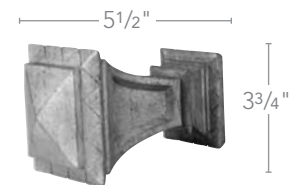

5 1/4" W x 3 1/2" D x 3 1/2" H

5 1/2" W x 3 3/4" D x 3 3/4" H

5 1/2" W x 3 3/4" D x 3 3/4" H

Endcaps

Styles	Cross Geometric – 2" SHOWN IN SHIMMER	Leaf – 2" SHOWN IN ORNATE	Rope – 2" SHOWN IN AGED GOLD
Finishes	 Black Mocha CWB940863  New Mahogany CWB940857  Venetian 1829980  Napoleon 1829978  Black Gold 1829981  Brandywine CWB940794  Dark Walnut CWB940856  Rustic Tortoise CWB940700  New Oak CWB940858  Aged Gold CWB940701  Ornate 1829979  Shimmer CWB940855  Slate 1829977  Old World White 1829976  Unfinished CWB940091	 Black Mocha CWB941863  New Mahogany CWB941857  Venetian 1829986  Napoleon 1829984  Black Gold 1829987  Brandywine CWB941794  Dark Walnut CWB941856  Rustic Tortoise CWB941700  New Oak CWB941858  Aged Gold CWB941701  Ornate 1829985  Shimmer CWB941855  Slate 1829983  Old World White 1829982  Unfinished CWB941091	 Black Mocha CWB930863  New Mahogany CWB930857  Venetian 1829974  Napoleon 1829972  Black Gold 1829975  Brandywine CWB930794  Dark Walnut CWB930856  Rustic Tortoise CWB930700  New Oak CWB930858  Aged Gold CWB930701  Ornate 1829973  Shimmer CWB930855  Slate 1829971  Old World White 1829970  Unfinished CWB930091
Size	 <p>2 3/4" W x 1 1/4" D x 2 3/4" H For 2" poles</p>	 <p>1 1/4" W x 2 1/2" D x 2 1/2" H For 2" poles</p>	 <p>2 3/4" W x 1 1/4" D x 2 3/4" H For 2" poles</p>