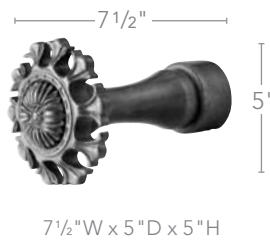

- Black Mocha
  CWB255863
- New Mahogany
  CWB255857
- Venetian
  1829956
- Napoleon
  1829954
- Black Gold
  1829957
- Brandywine
  CWB255794
- Dark Walnut
  CWB255856
- Rustic Tortoise
  CWB255700
- New Oak
  CWB255858
- Aged Gold
  CWB255701
- Ornate
  1829955
- Shimmer
  CWB255855
- Slate
  1829953
- Old World White
  1829952
- Unfinished
  CWB255091

- Black Mocha
  CWB945863
- New Mahogany
  CWB945857
- Venetian
  1831333
- Napoleon
  1831331
- Black Gold
  1831334
- Brandywine
  CWB945794
- Dark Walnut
  CWB945856
- Rustic Tortoise
  CWB945700
- New Oak
  CWB945858
- Aged Gold
  CWB945701
- Ornate
  1831332
- Shimmer
  CWB945855
- Slate
  1831330
- Old World White
  1831329
- Unfinished
  CWB945091

- Black Mocha
  CWB923863
- New Mahogany
  CWB923857
- Venetian
  1831327
- Napoleon
  1831325
- Black Gold
  1831328
- Brandywine
  CWB923794
- Dark Walnut
  CWB923856
- Rustic Tortoise
  CWB923700
- New Oak
  CWB923858
- Aged Gold
  CWB923701
- Ornate
  1831326
- Shimmer
  CWB923855
- Slate
  1831324
- Old World White
  1831323
- Unfinished
  CWB923091